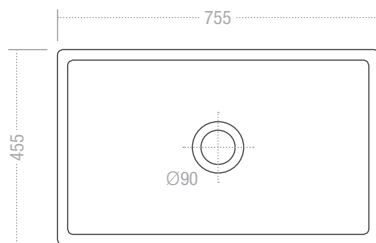

## PRODUCT DETAILS

Product	MANOR JUNIOR-01P
Overall	755 x 455 x 255mm
Bowl	690 x 390 x 220mm
Bridge	N/A
Material	Glazed Fireclay
Thickness	N/A
Finish	-
Top Mount	N/A
Under Mount	<input checked="" type="checkbox"/>
Reversible	Apron